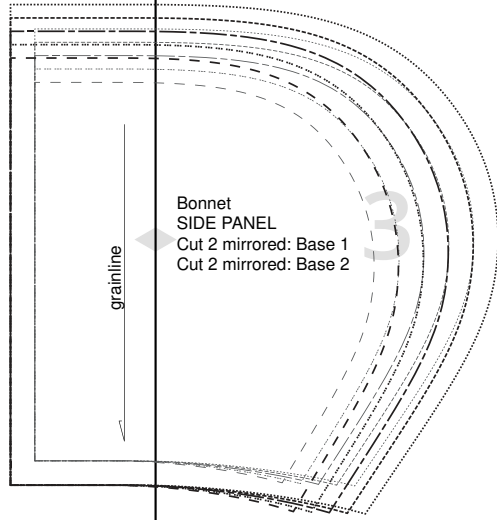

BONNET

paper size: A4

PATTERN SIZE KEY

- - - - -	SIZE 0-3M
- · - · -	SIZE 3-6M
- - - - -	SIZE 6-12M
- · - · -	SIZE 12-18M
- - - - -	SIZE 18-24M

2 x 2 inches SQUARE

4 x 4 cm SQUARE