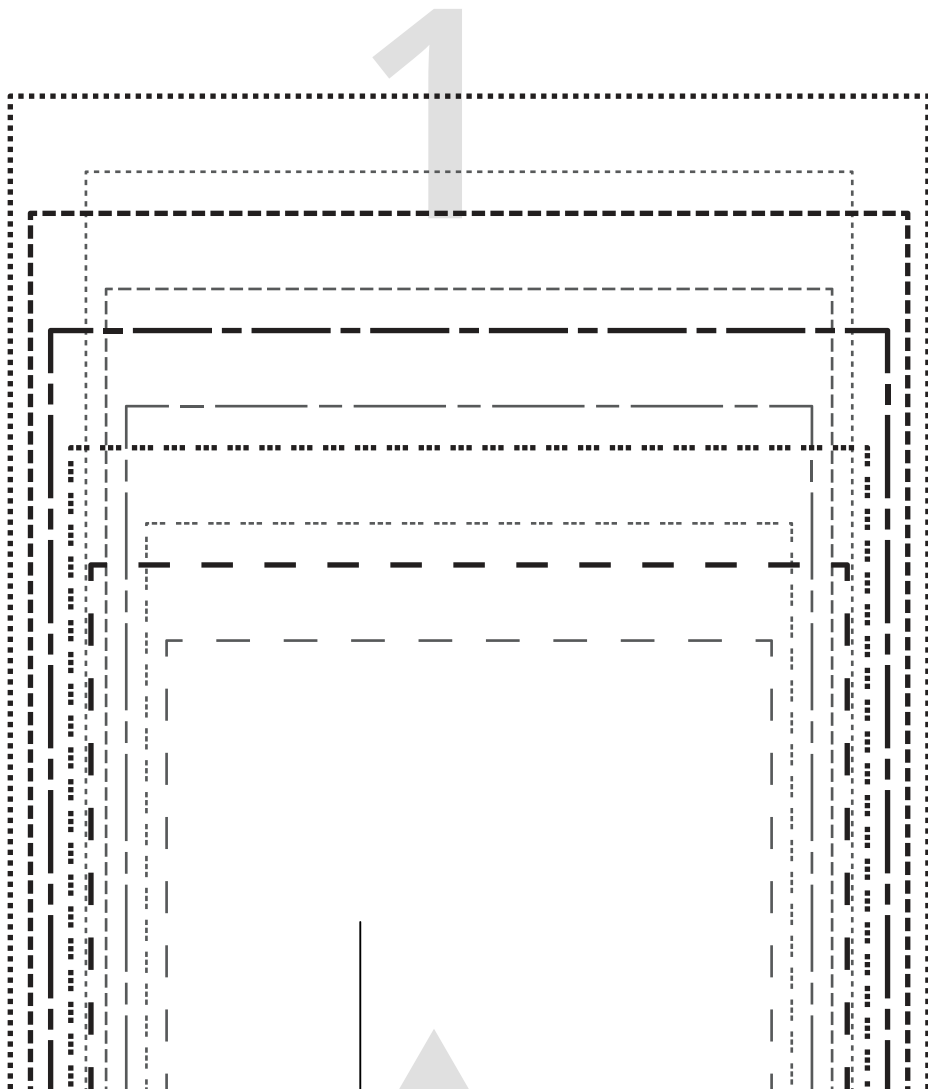

## PATTERN SIZE KEY

- - - - -	SIZE 0-3M
- · - · -	SIZE 3-6M
- - - - -	SIZE 6-12M
- · - · -	SIZE 12-18M
- - - - -	SIZE 18-24M

2 x 2 inches SQUARE

4 x 4 cm SQUARE

Print and Measure this Square to Ensure Proper Sizing

# BONNET

paper size: A4

## PATTERN SIZE KEY

- - - - - SIZE 0-3M
- ..... SIZE 3-6M
- SIZE 6-12M
- - - - - SIZE 12-18M
- ..... SIZE 18-24M

2 x 2 inches SQUARE

4 x 4 cm SQUARE

Print and  
Measure this  
Square to Ensure  
Proper Sizing

Bonnet  
SIDE PANEL

Cut 2 mirrored: Base 1  
Cut 2 mirrored: Base 2

grainline

4

Bonnet  
CENTER PANEL  
Cut 1: Base 1  
Cut 1: Base 2

Bonnet

VISOR

Cut 1: Base 1