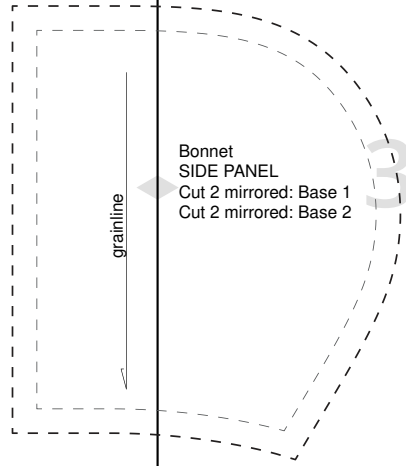

4

Bonnet
CENTER PANEL
Cut 1: Base 1
Cut 1: Base 2

2

5

Bonnet
VISOR
Cut 1: Base 1
Cut 1: Base 2

3

Bonnet
SIDE PANEL
Cut 2 mirrored: Base 1
Cut 2 mirrored: Base 2

BONNET

paper size: A4

PATTERN SIZE KEY

- - - - - SIZE 0-3M

2 x 2 inches SQUARE

4 x 4 cm SQUARE

Print and Measure this Square to Ensure Proper Sizing

Bonnet
SIDE PANEL

Cut 2 mirrored: Base 1
Cut 2 mirrored: Base 2