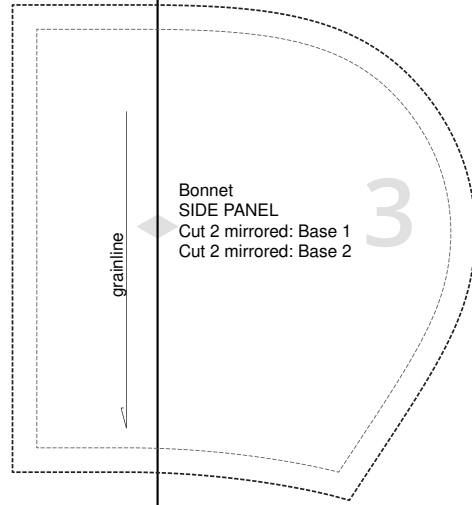

BONNET

paper size: A4

PATTERN SIZE KEY

----- SIZE 12-18M

2 x 2 inches SQUARE

4 x 4 cm SQUARE