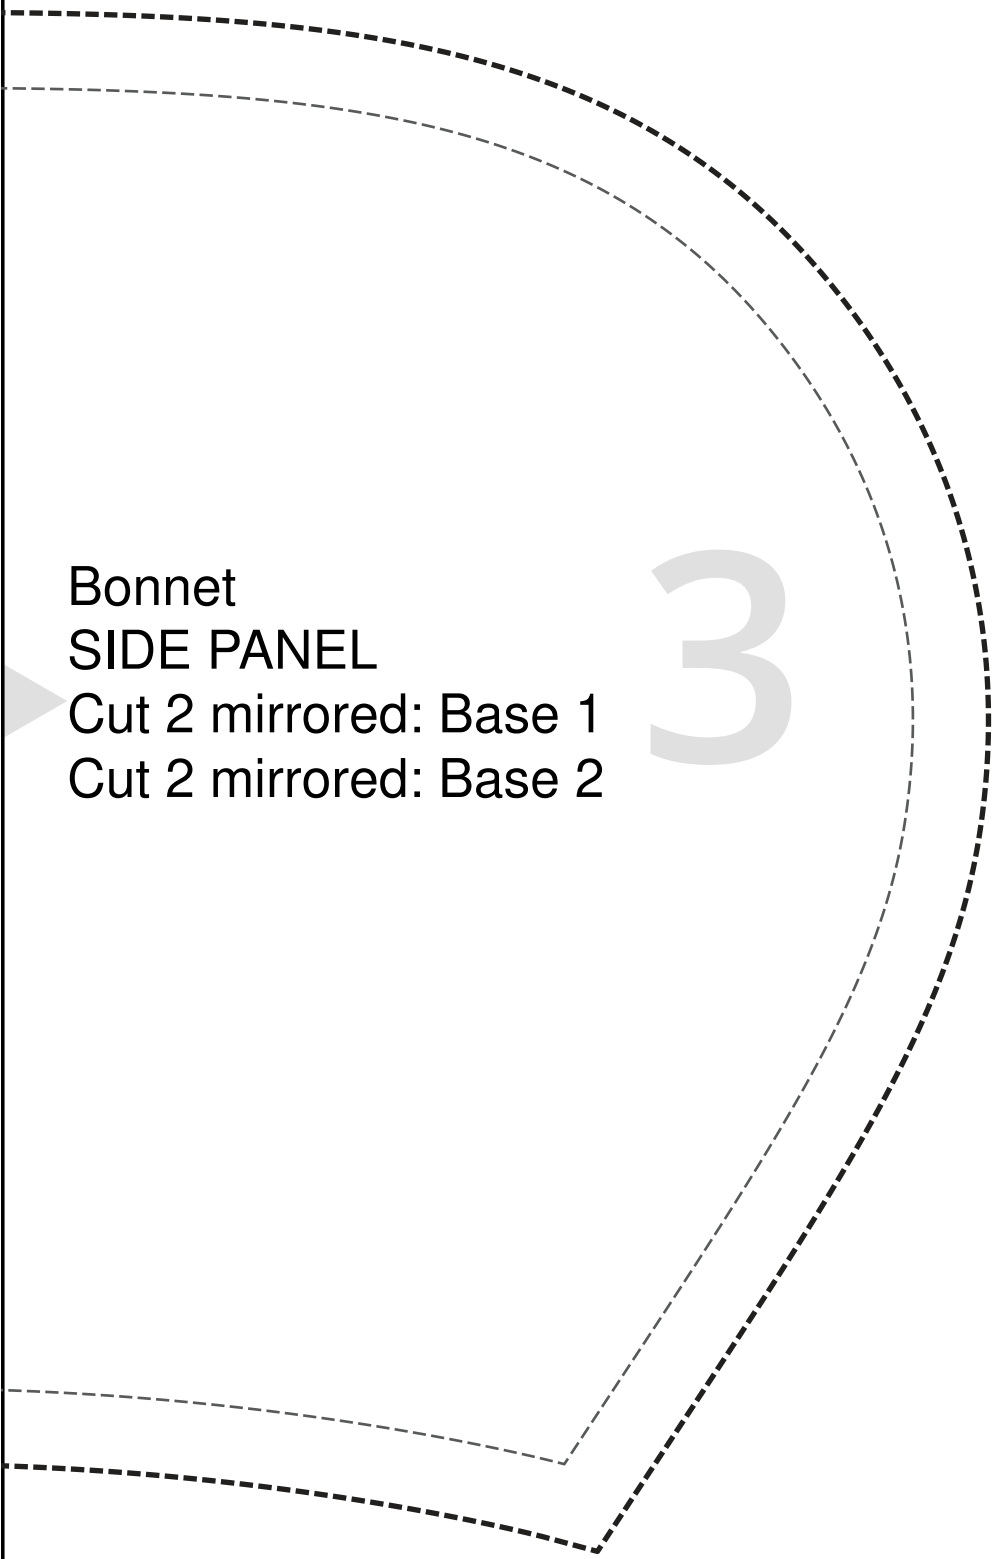

BONNET

paper size: A4

PATTERN SIZE KEY

----- SIZE 12-18M

2 x 2 inches SQUARE

4 x 4 cm SQUARE

Print and Measure this Square to Ensure Proper Sizing

BONNET

paper size: A4

PATTERN SIZE KEY

----- SIZE 12-18M

2 x 2 inches SQUARE

4 x 4 cm SQUARE

Print and
Measure this
Square to Ensure
Proper Sizing

Bonnet
SIDE PANEL

Cut 2 mirrored: Base 1
Cut 2 mirrored: Base 2

3

grainline

4

Bonnet
CENTER PANEL
Cut 1: Base 1
Cut 1: Base 2

Bonnet
VISOR
Cut 1: Base 1
Cut 1: Base 2

5