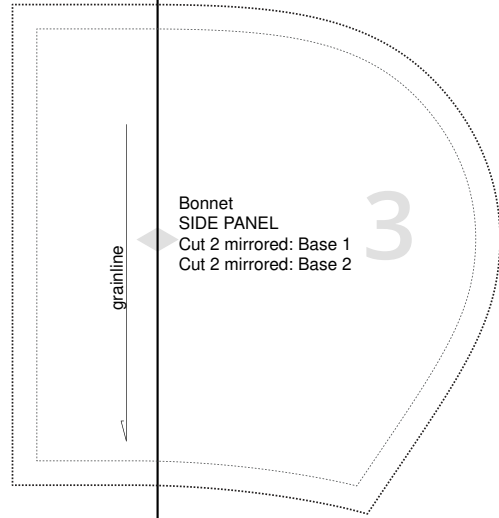

BONNET

paper size: A4

PATTERN SIZE KEY

SIZE 18-24M

2 x 2 inches SQUARE

4 x 4 cm SQUARE