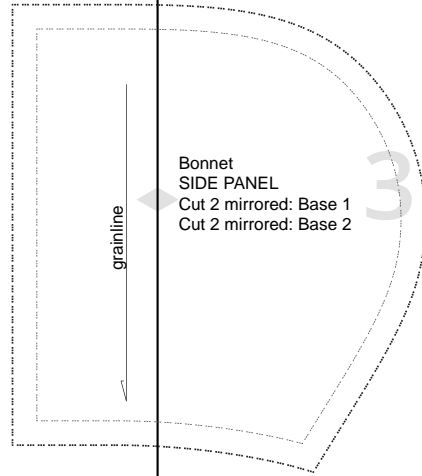

## PATTERN SIZE KEY

SIZE 3-6M

2 x 2 inches SQUARE

4 x 4 cm SQUARE

Print and Measure this Square to Ensure Proper Sizing

1

4

2

5

3

Bonnet  
SIDE PANEL  
Cut 2 mirrored: Base 1  
Cut 2 mirrored: Base 2

## PATTERN SIZE KEY

..... SIZE 3-6M

2 x 2 inches SQUARE

4 x 4 cm SQUARE

Print and  
Measure this  
Square to Ensure  
Proper Sizing

Bonnet  
SIDE PANEL

Cut 2 mirrored: Base 1

Cut 2 mirrored: Base 2