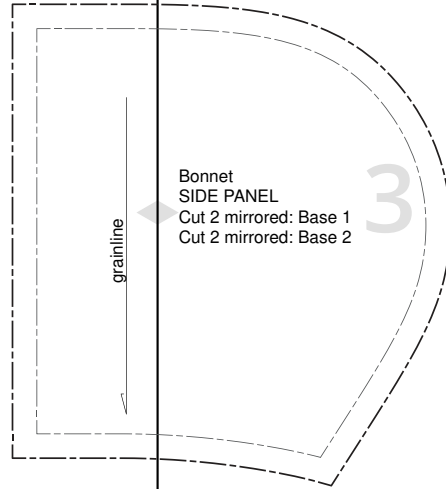

BONNET

paper size: A4

PATTERN SIZE KEY

----- SIZE 6-12M

2 x 2 inches SQUARE

4 x 4 cm SQUARE

Print and Measure this Square to Ensure Proper Sizing

1

4

Bonnet
CENTER PANEL
Cut 1: Base 1
Cut 1: Base 2

2

Bonnet
VISOR
Cut 1: Base 1
Cut 1: Base 2

5

3

Bonnet
SIDE PANEL
Cut 2 mirrored: Base 1
Cut 2 mirrored: Base 2

grainline

BONNET

paper size: A4

PATTERN SIZE KEY

----- SIZE 6-12M

2 x 2 inches SQUARE

4 x 4 cm SQUARE

Print and
Measure this
Square to Ensure
Proper Sizing

Bonnet
SIDE PANEL

Cut 2 mirrored: Base 1
Cut 2 mirrored: Base 2

3

grainline

4

Bonnet
CENTER PANEL
Cut 1: Base 1
Cut 1: Base 2

Bonnet
VISOR
Cut 1: Base 1
Cut 1: Base 2